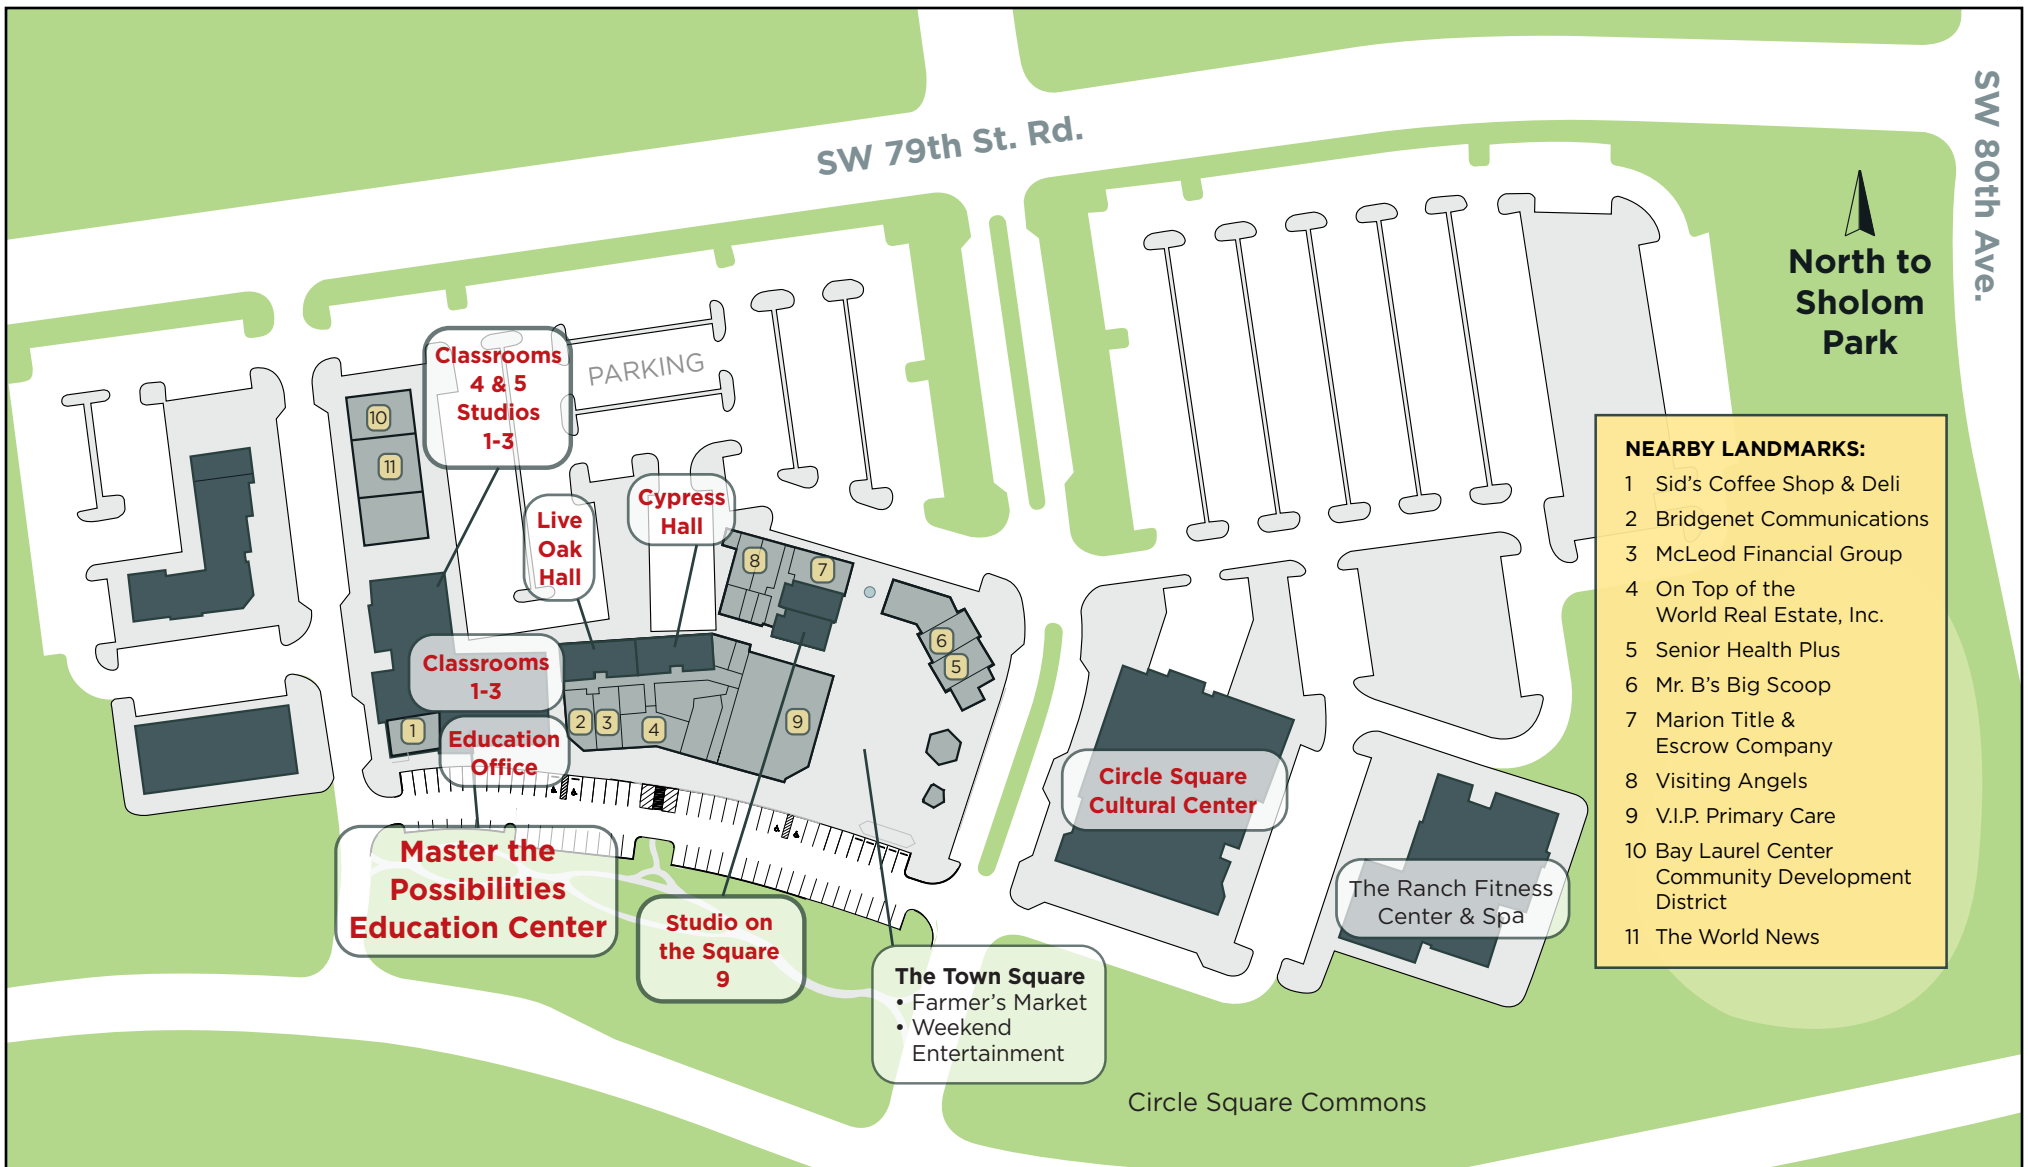

SW 79th St. Rd.

North to Shalom Park

- NEARBY LANDMARKS:**
- 1 Sid's Coffee Shop & Deli
  - 2 Bridgenet Communications
  - 3 McLeod Financial Group
  - 4 On Top of the World Real Estate, Inc.
  - 5 Senior Health Plus
  - 6 Mr. B's Big Scoop
  - 7 Marion Title & Escrow Company
  - 8 Visiting Angels
  - 9 V.I.P. Primary Care
  - 10 Bay Laurel Center Community Development District
  - 11 The World News

**Master the Possibilities Education Center**

**Studio on the Square 9**

**The Town Square**  
• Farmer's Market  
• Weekend Entertainment

**Circle Square Cultural Center**

**The Ranch Fitness Center & Spa**

Circle Square Commons

Candler Hills Golf Shop & The Club at Candler Hills Restaurant

SW 80th St.

South to SR 200