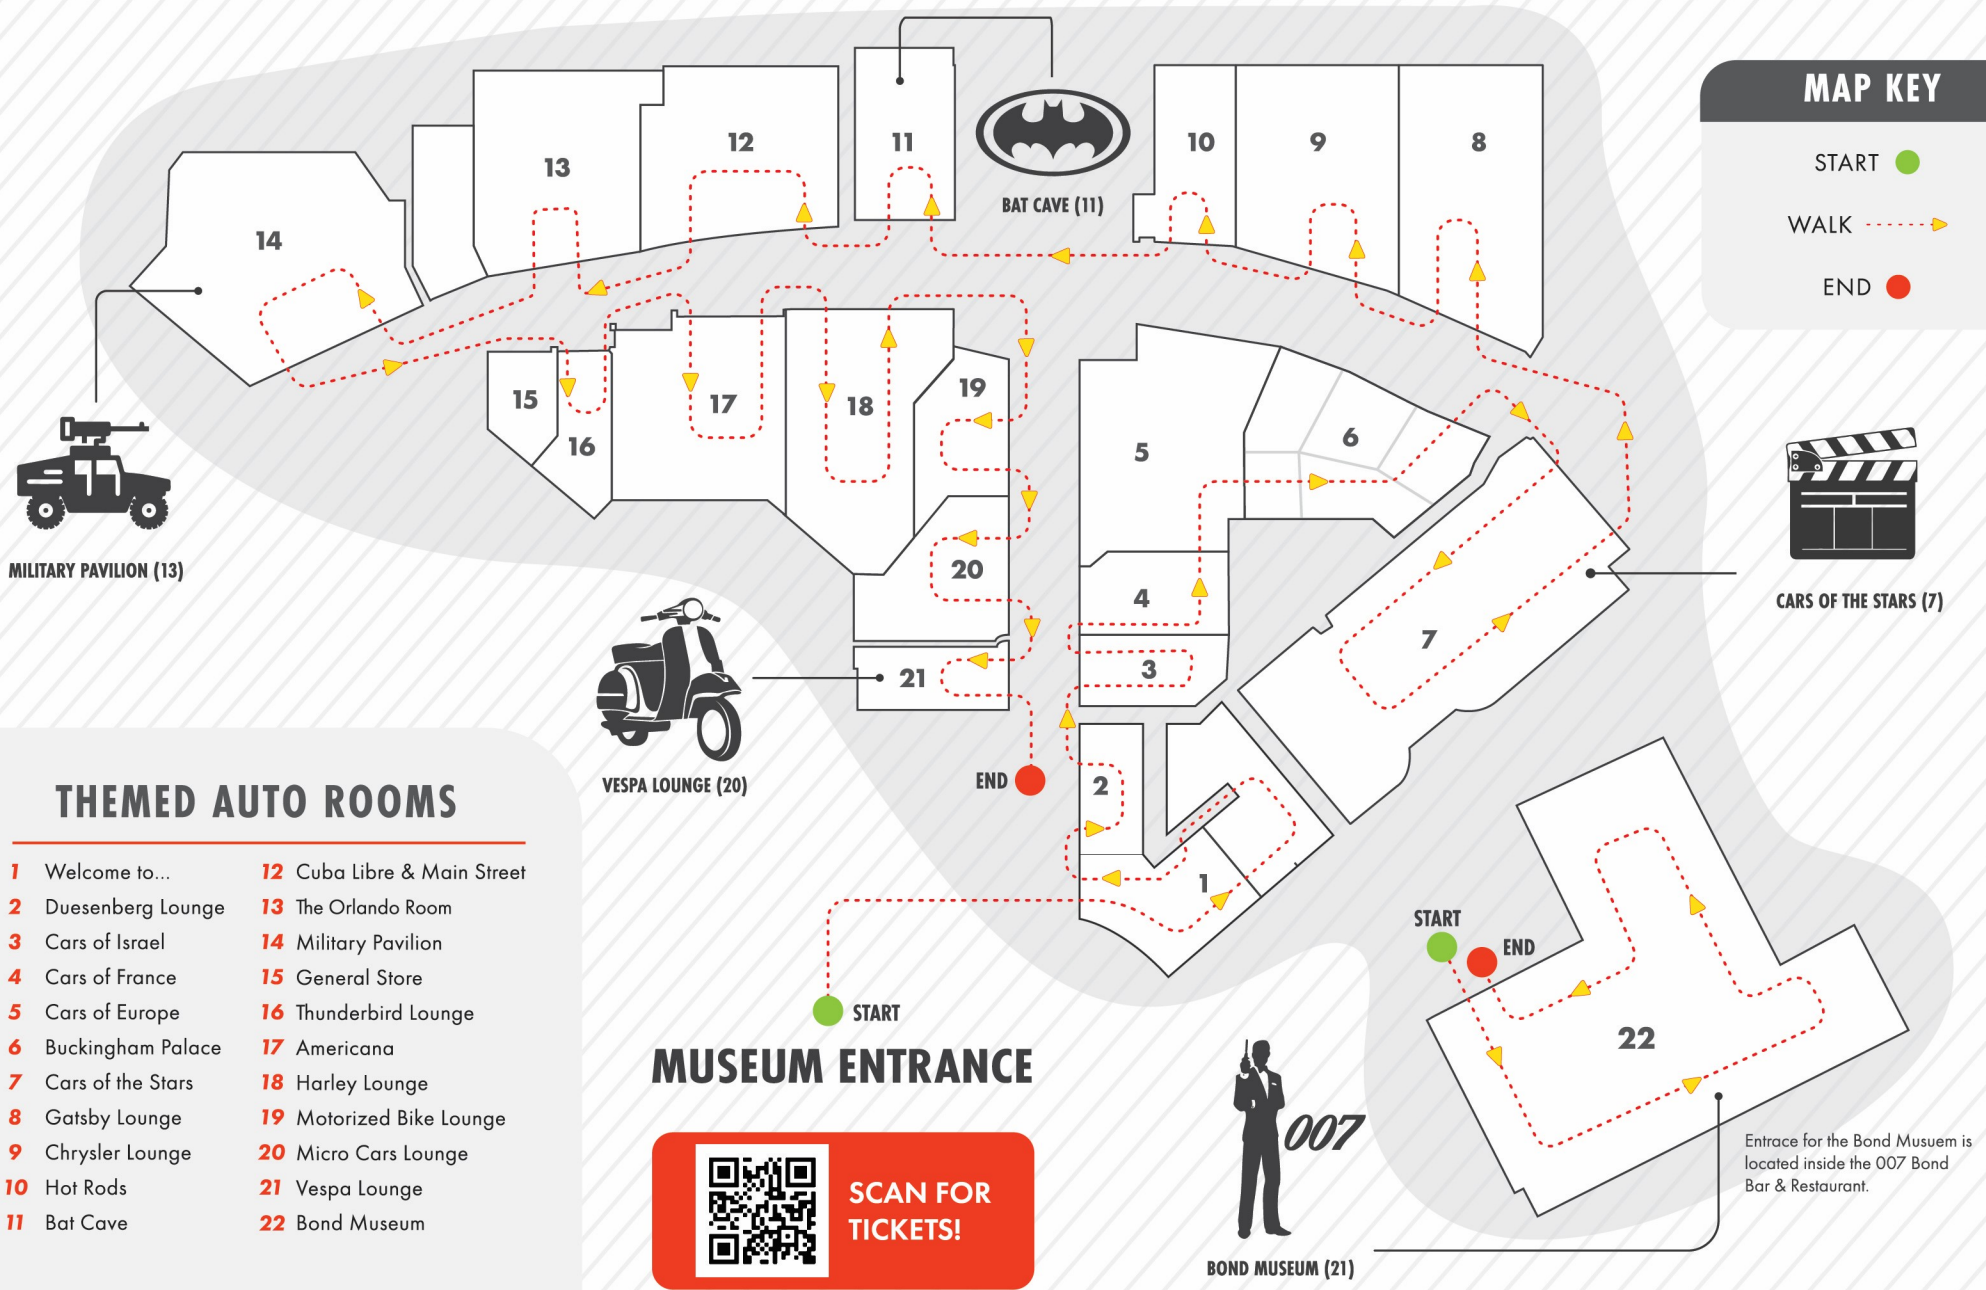

ORLANDO AUTO MUSEUM MAP

MAP KEY

- START ●
- WALK →
- END ●

- ### THEMED AUTO ROOMS
- | | |
|---------------------|-----------------------------|
| 1 Welcome to... | 12 Cuba Libre & Main Street |
| 2 Duesenberg Lounge | 13 The Orlando Room |
| 3 Cars of Israel | 14 Military Pavilion |
| 4 Cars of France | 15 General Store |
| 5 Cars of Europe | 16 Thunderbird Lounge |
| 6 Buckingham Palace | 17 Americana |
| 7 Cars of the Stars | 18 Harley Lounge |
| 8 Gatsby Lounge | 19 Motorized Bike Lounge |
| 9 Chrysler Lounge | 20 Micro Cars Lounge |
| 10 Hot Rods | 21 Vespa Lounge |
| 11 Bat Cave | 22 Bond Museum |

MUSEUM ENTRANCE

SCAN FOR TICKETS!

BOND MUSEUM (21)

Entrance for the Bond Museum is located inside the 007 Bond Bar & Restaurant.